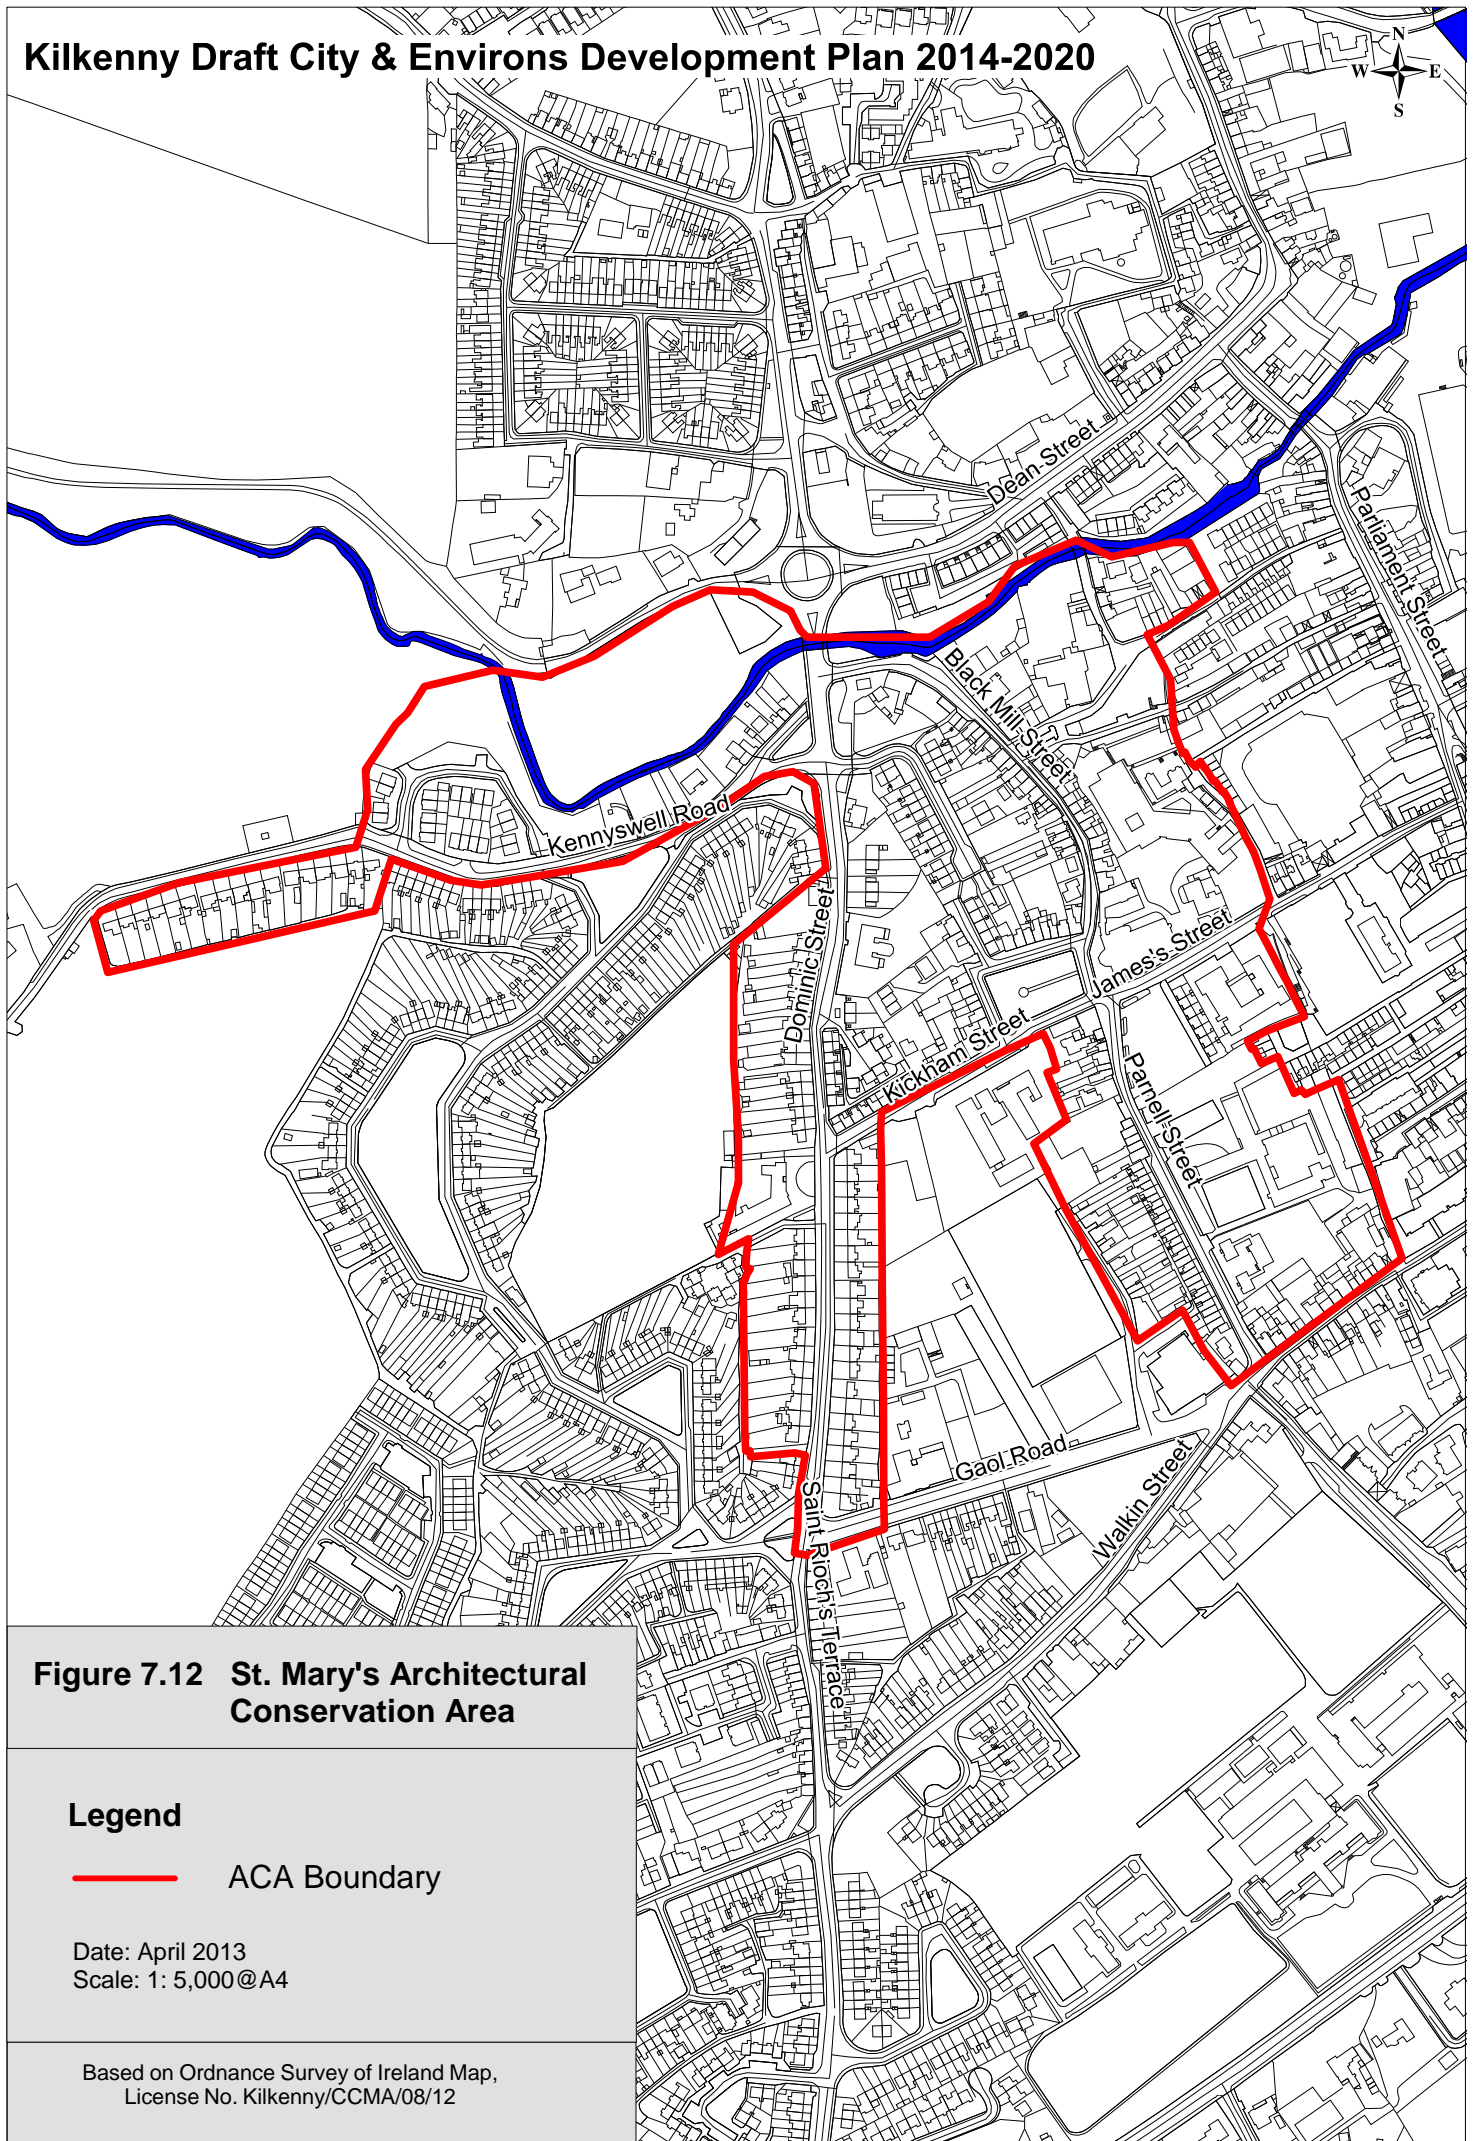

Kilkenny Draft City & Environs Development Plan 2014-2020

Figure 7.12 St. Mary's Architectural Conservation Area

Legend

 ACA Boundary

Date: April 2013
Scale: 1: 5,000@A4

Based on Ordnance Survey of Ireland Map,
License No. Kilkenny/CCMA/08/12